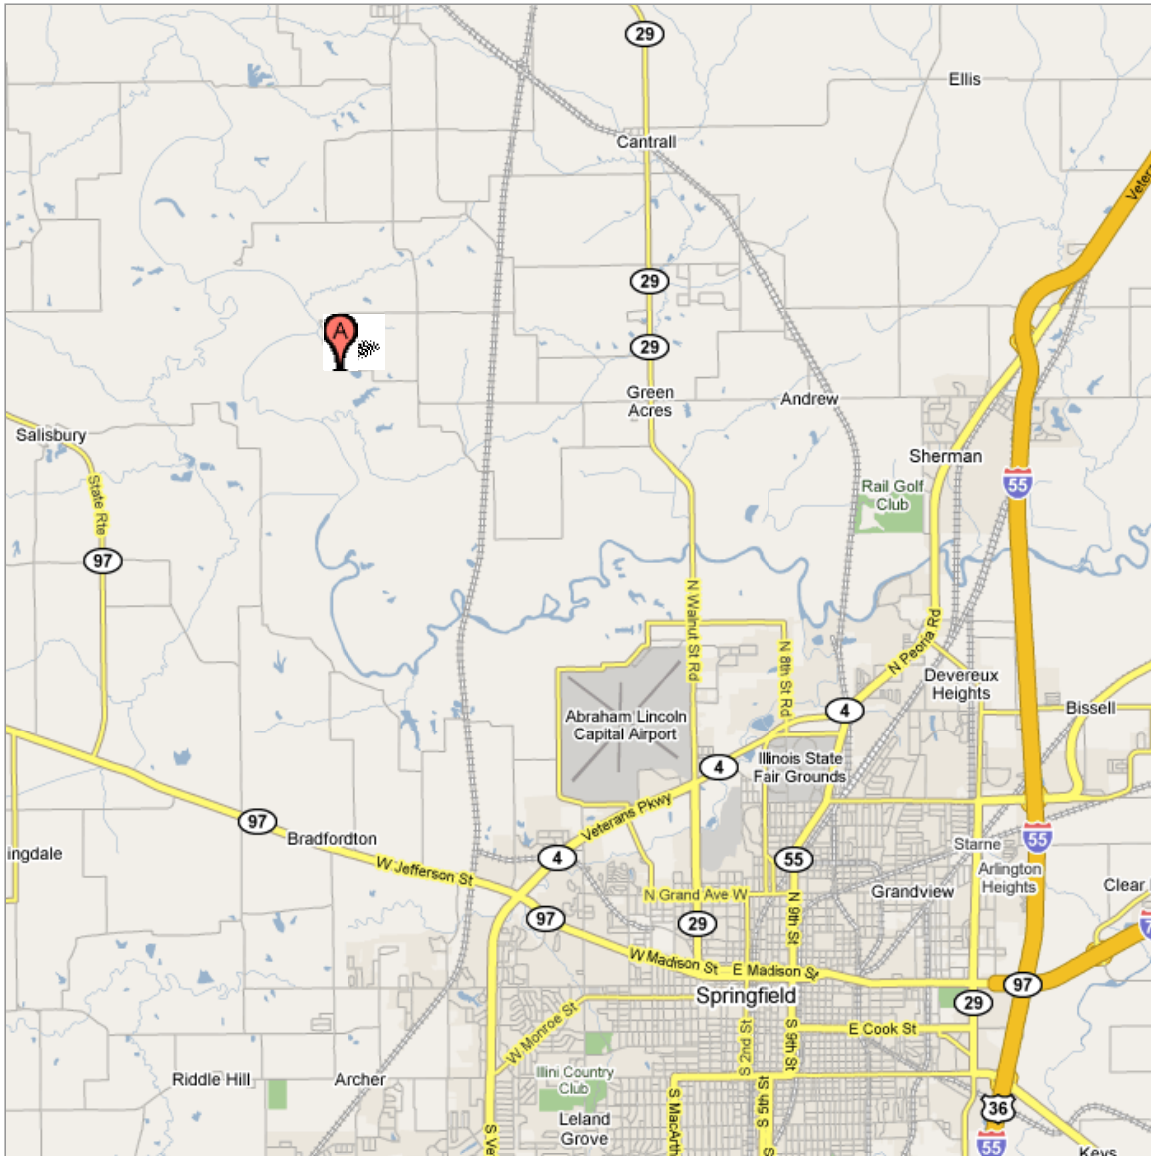

Results 1 - 1 of about 1 for **camp cilca illinois**

Notes Camp Cilca is approximately 15 minutes away from Stevenson/Eastlake/Interstate 55 interchange. Signs direct you to camp. PG 1 of 2

A. Camp Cilca

4124 Camp Cilca Rd, Cantrall, IL - (217) 487-7497

Results 1 - 1 of about 1 for **camp cilca illinois**

Notes Camp Cilca located at Point "A", northwest of Capital Airport, west of north Cantrel Creek road. Signs at intersections indicate direction Camp Cilca ... we've found it without maps using just the signs. This is PAGE 2 of 2.