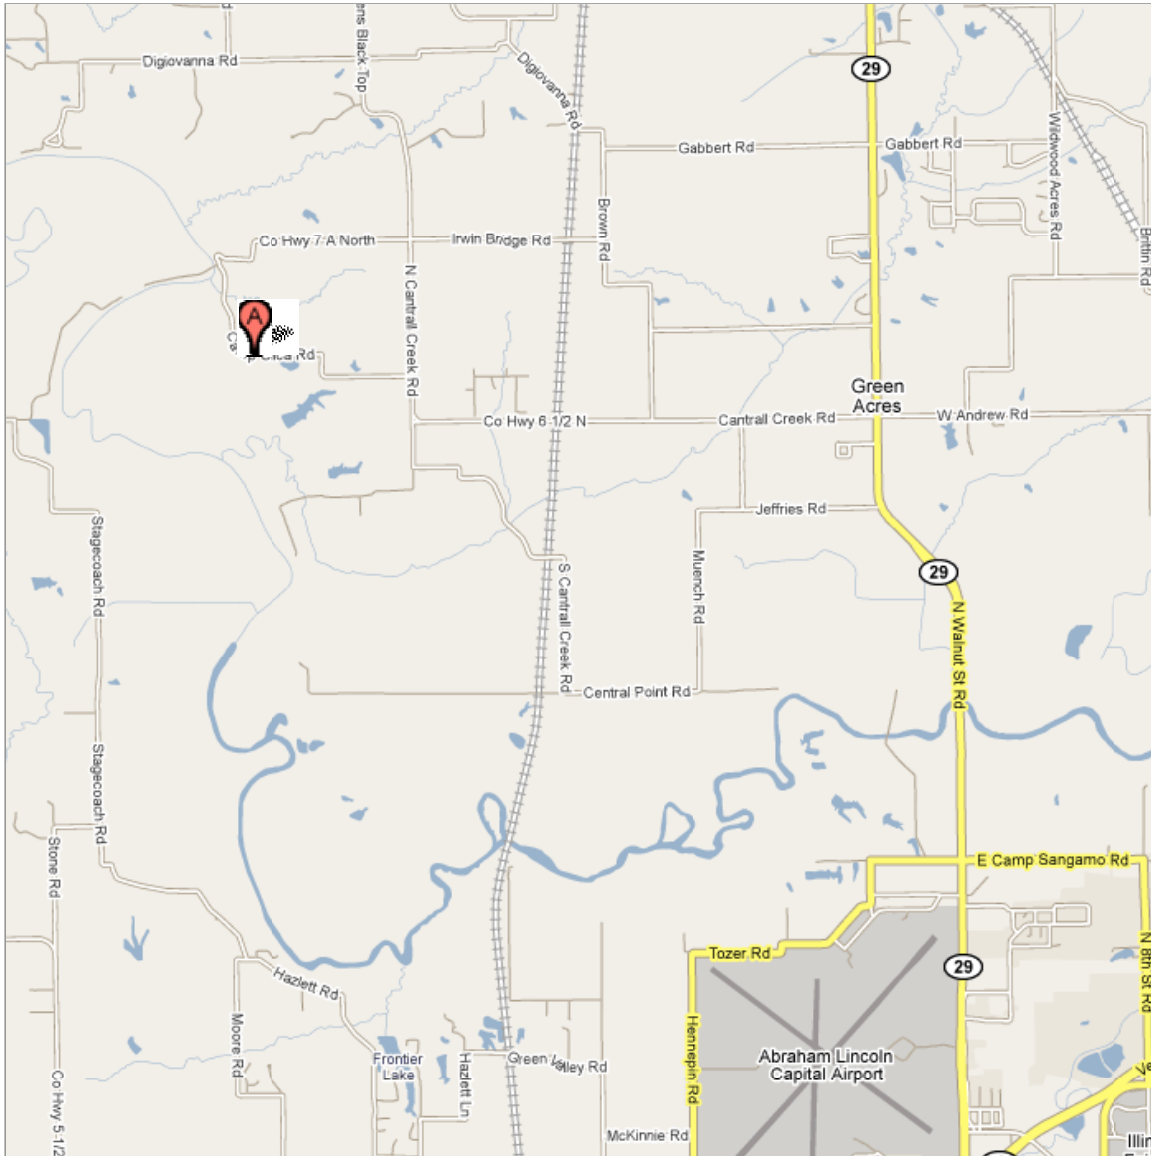

Results 1 - 1 of about 1 for **camp cilca illinois**

Notes Camp Cilca is approximately 15 minutes away from Stevenson/Eastlake/Interstate 55 interchange. Signs direct you to camp. PG 1 of 2

A. Camp Cilca

4124 Camp Cilca Rd, Cantrall, IL - (217) 487-7497

Results 1 - 1 of about 1 for **camp cilca illinois**

Notes Camp Cilca located at Point "A", northwest of Capital Airport, west of north Cantrel Creek road. Signs at intersections indicate direction Camp Cilca ... we've found it without maps using just the signs. This is PAGE 2 of 2.